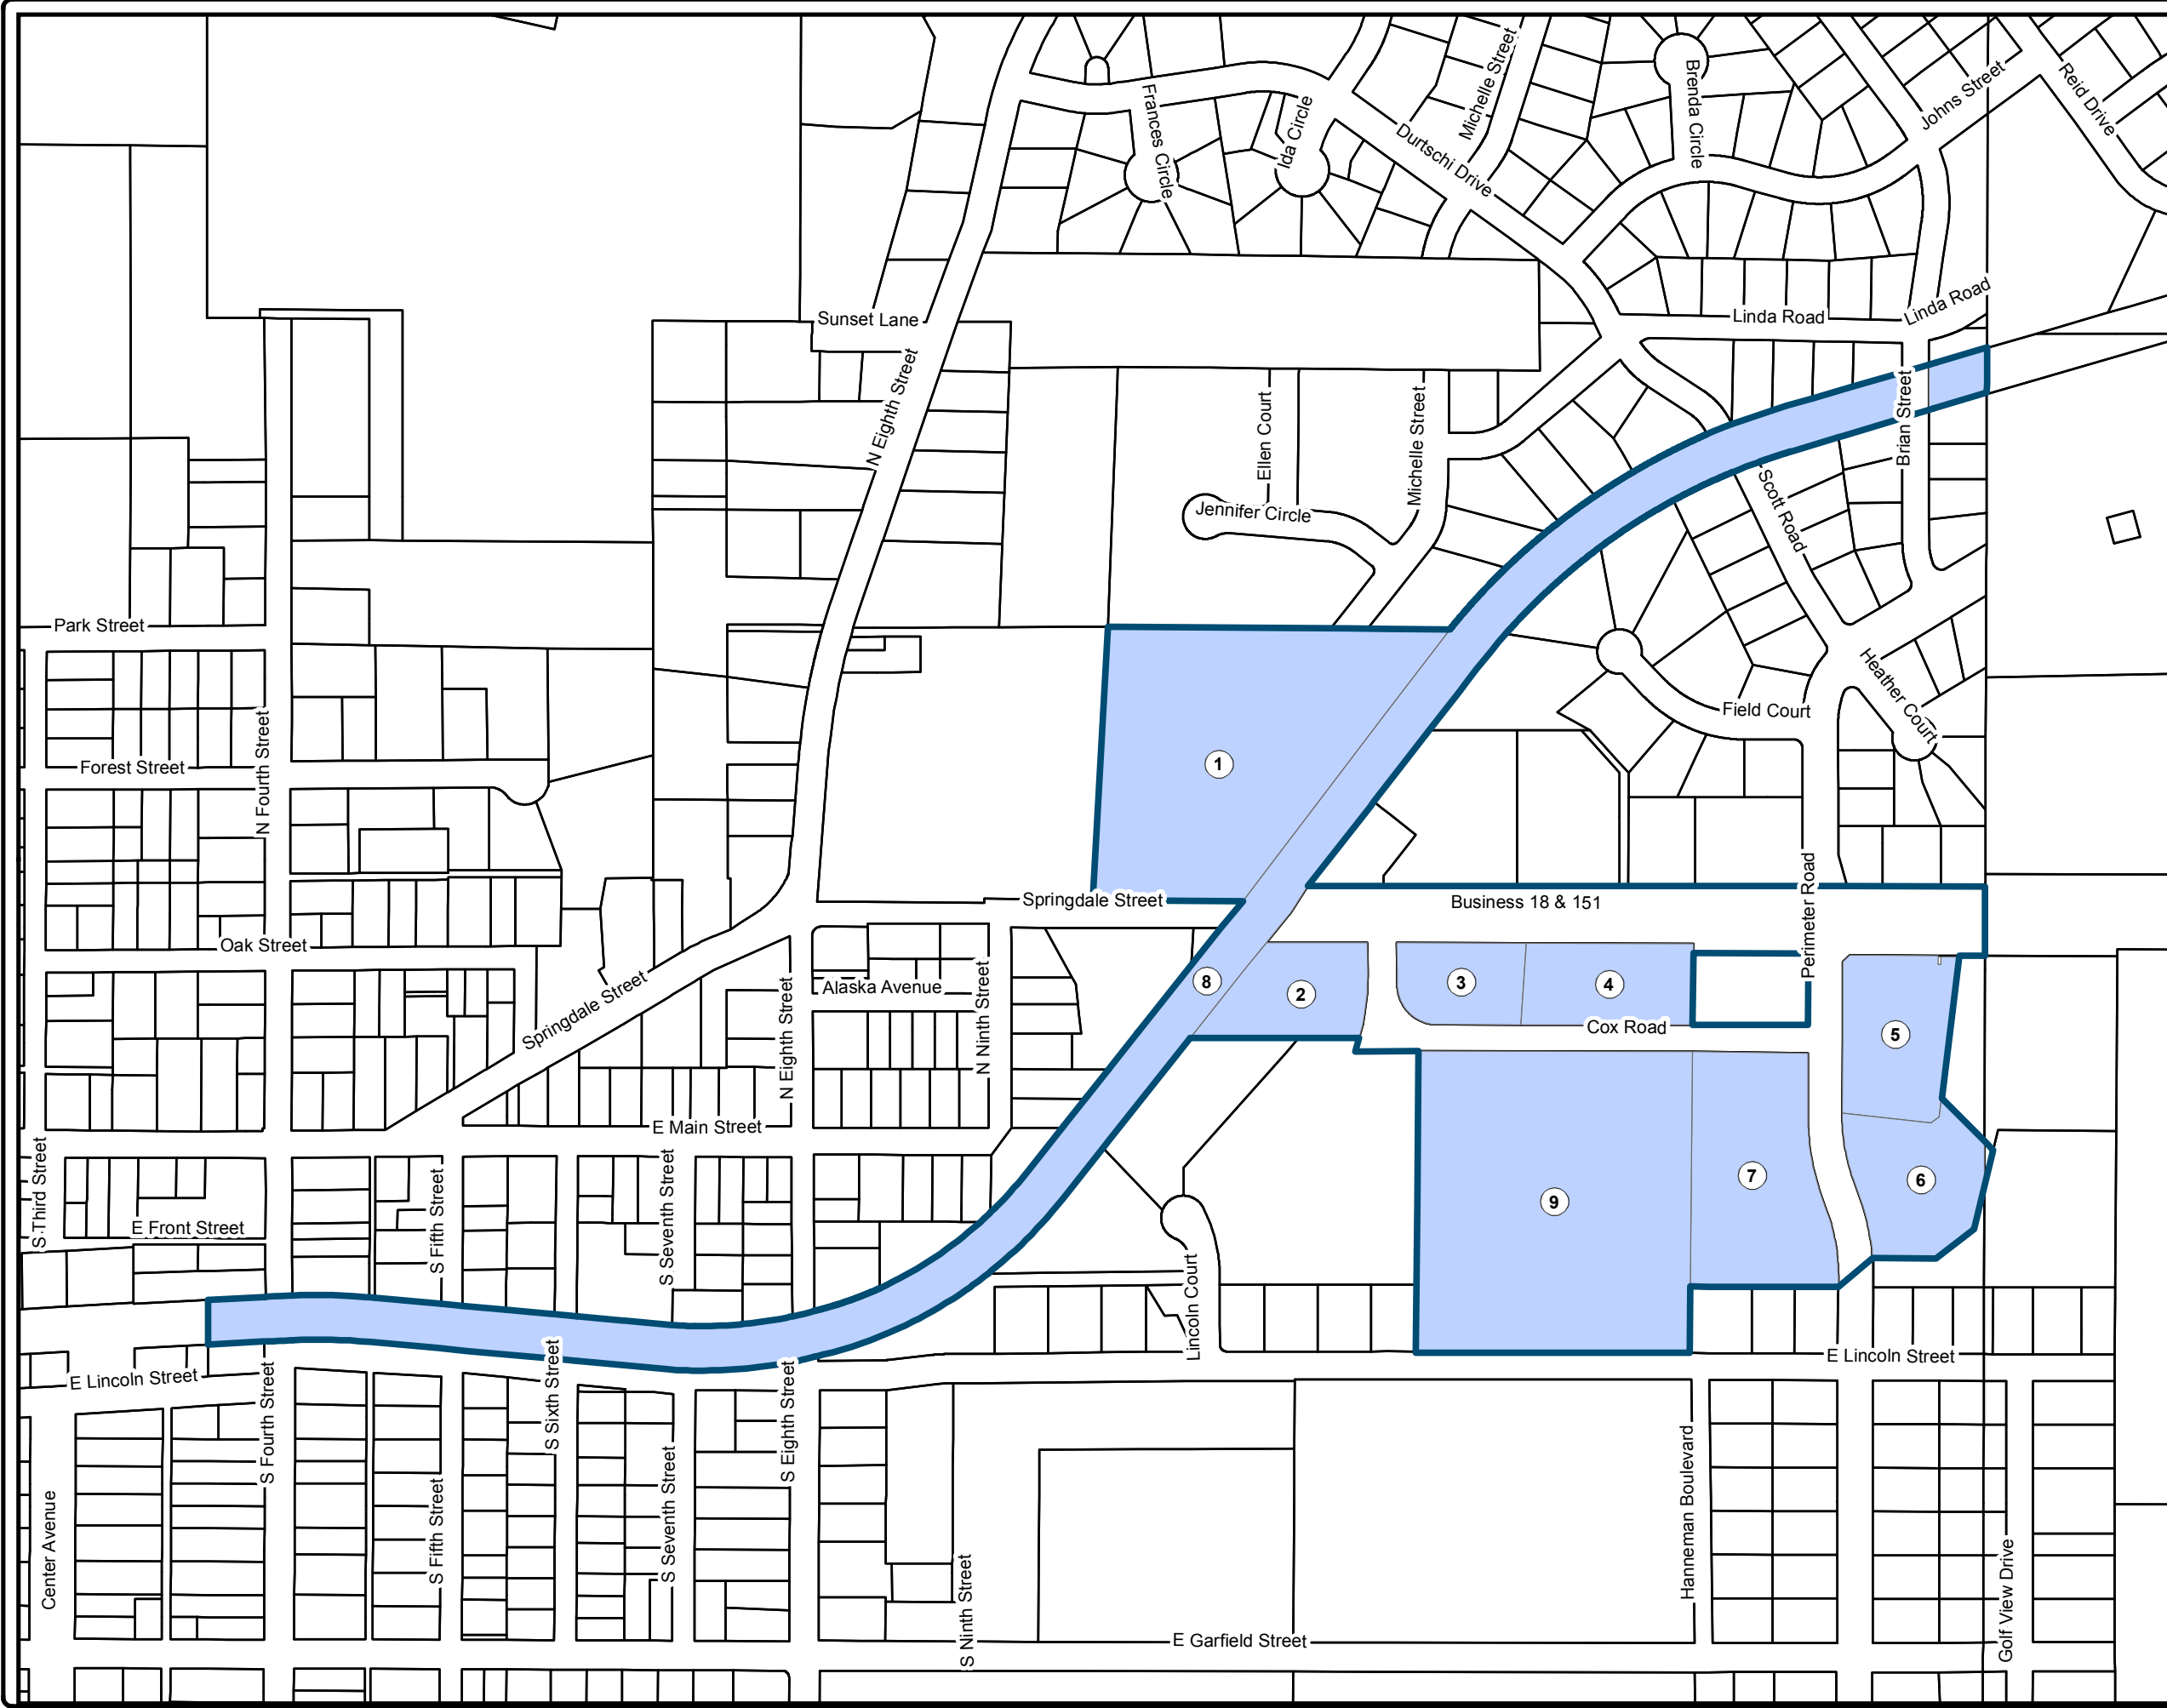

**TID #4
Boundary Map**

Village of Mount Horeb, WI

- | | |
|---|--------------|
| 1 | 060612155023 |
| 2 | 060612430896 |
| 3 | 060612407091 |
| 4 | 060612408090 |
| 5 | 060612400301 |
| 6 | 060612400651 |
| 7 | 060612402756 |
| 8 | 060612197005 |
| 9 | 060612410101 |

Map 1 - TID #4 Boundary

Project # 3850703
 JJG July 30, 2007
 Map File: TID4_Map1_Boundary
 G:\projects\maps\WI\City\MountHoreb