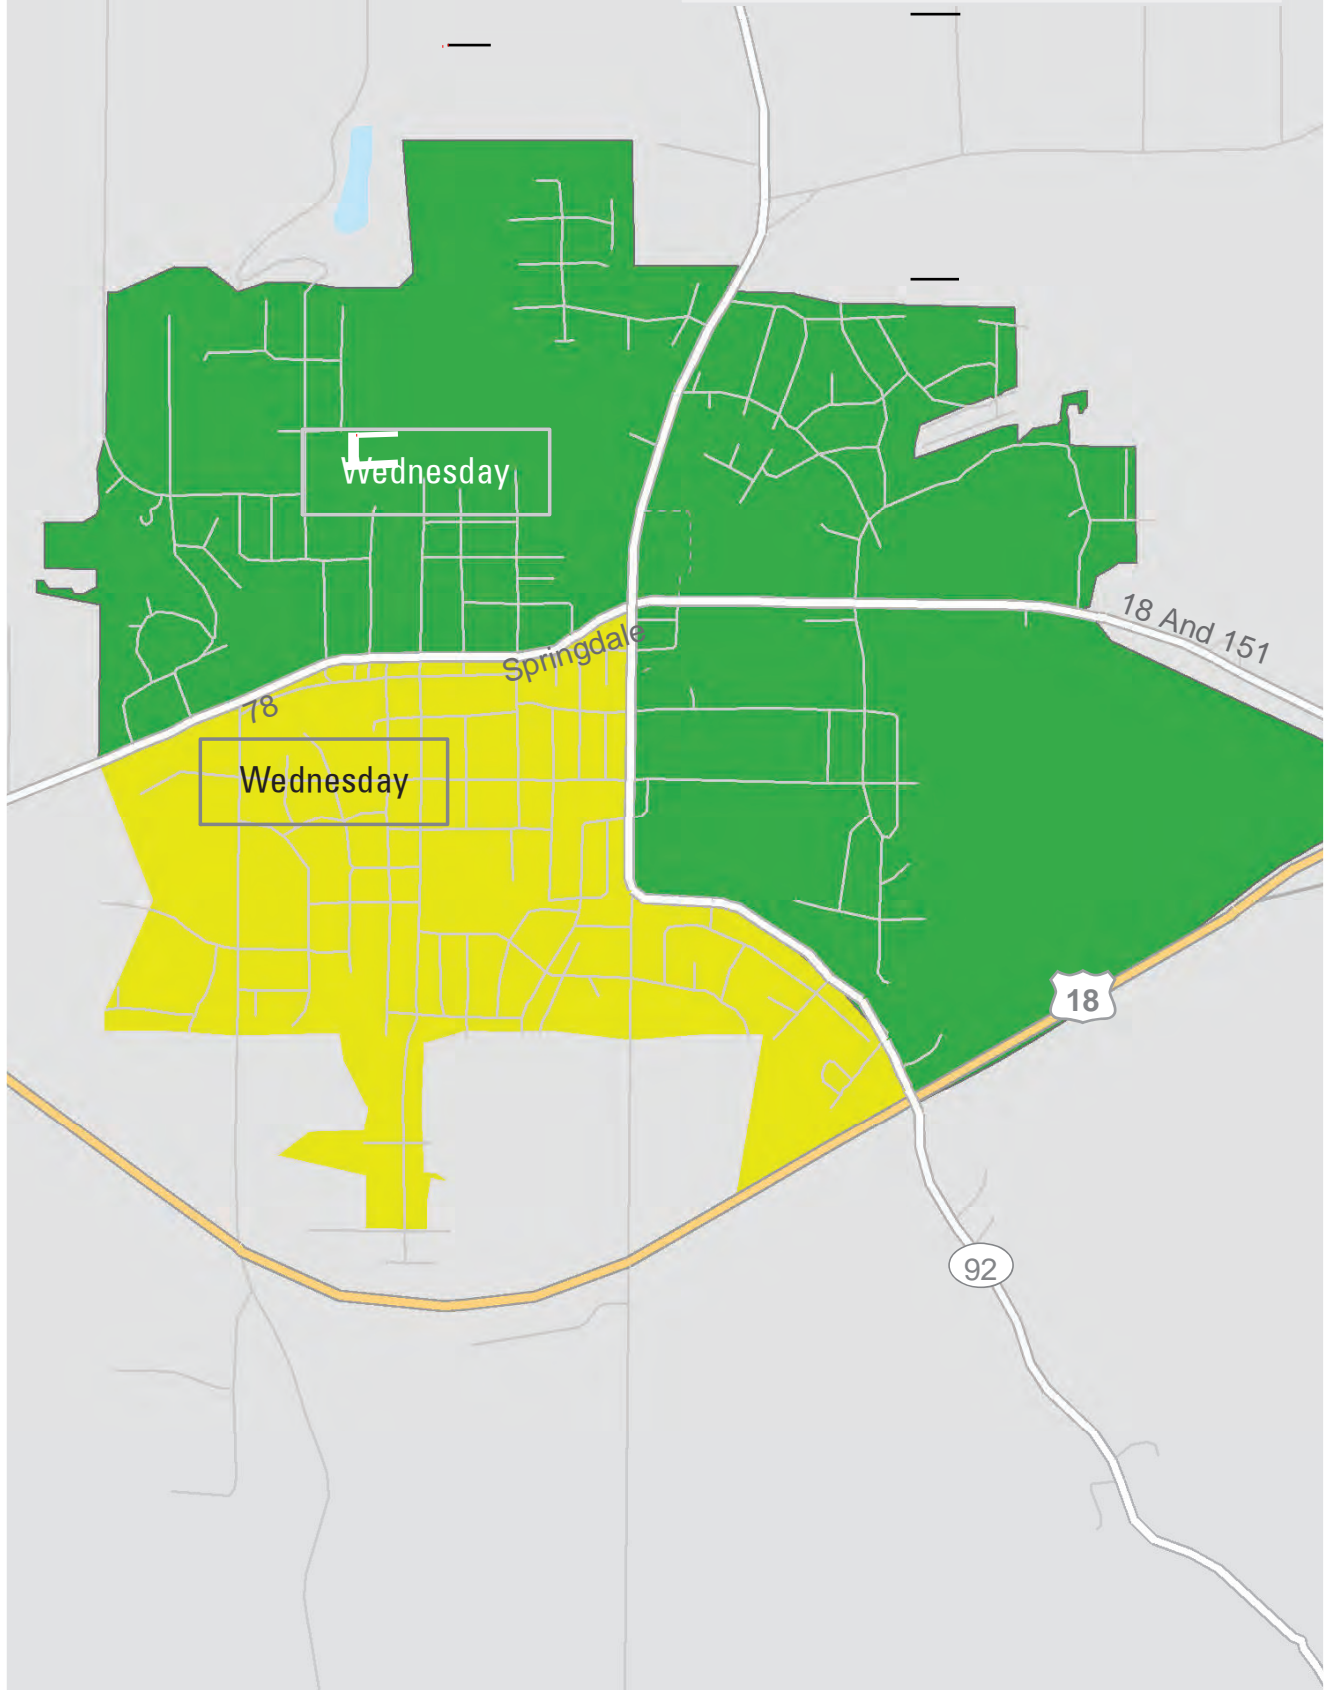

September 2021						
Sun	Mon	Tue	Wed	Thu	Fri	Sat
			1	2	3	4
5	6	7	8	9	10	11
12	13	14	15	16	17	18
19	20	21	22	23	24	25
26	27	28	29	30		

October 2021						
Sun	Mon	Tue	Wed	Thu	Fri	Sat
					1	2
3	4	5	6	7	8	9
10	11	12	13	14	15	16
17	18	19	20	21	22	23
24	25	26	27	28	29	30
31						

November 2021						
Sun	Mon	Tue	Wed	Thu	Fri	Sat
	1	2	3	4	5	6
7	8	9	10	11	12	13
14	15	16	17	18	19	20
21	22	23	24	25	26	27
28	29	30				

December 2021						
Sun	Mon	Tue	Wed	Thu	Fri	Sat
			1	2	3	4
5	6	7	8	9	10	11
12	13	14	15	16	17	18
19	20	21	22	23	24	25
26	27	28	29	30	31	

Holidays 2021	
New Years Day	Jan 1
Memorial Day	May 31
Independence Day	July 4
Labor Day	Sept 6
Thanksgiving	Nov 25
Christmas	Dec 25

	Recycling collected every other week on green and gold weeks

* Garbage is collected weekly

Mount Horeb Service Zones

Legend

Mount Horeb

NAME

 Gold Recycling Collection Weeks

 Green Recycling Collection Weeks

**RECYCLE OFTEN.
RECYCLE RIGHT.SM**

ALWAYS RECYCLE: